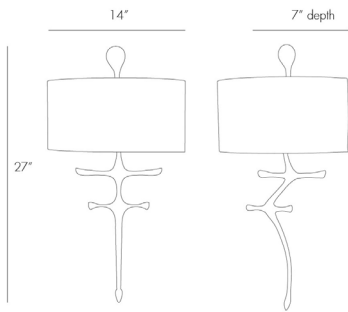

ARTERIORES

GILBERT SCONCE

49992

H: 27 IN, W: 14.5 IN, D: 7.5 IN

Gold Leaf

Contract Suitable As Is

This organic brass sconce finished in gold leaf speaks to movement as it arches from the wall. Looks best when placed so you can take advantage of its profile and the dramatic shadow it casts on the wall. Perfect for hallways. Damp-rated, although limited covered outdoor conditions may affect finish.

APPEARANCE

Material	Brass, Microfiber
Material Type	Cast
Finish	Black, Gold Leaf
Top Coat/Sealant	true

DIMENSIONS

Shade	18 IN
Backplate	Side: 7 IN
Mount	H: 6 IN, W: 4.5 IN, D: 1 IN
	H: 4 IN, W: 4 IN, D: 1 IN